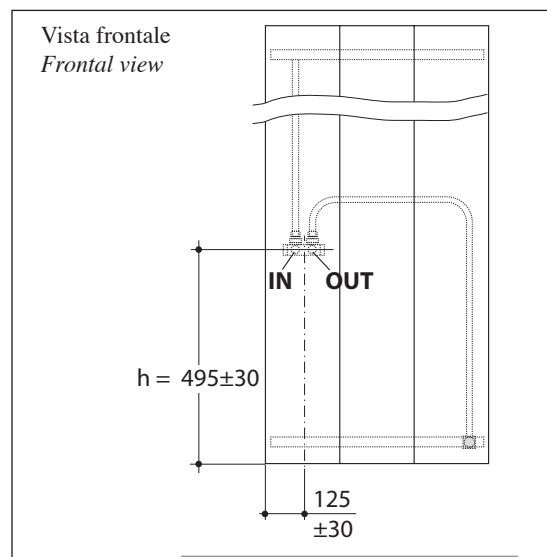

# whoops

Model	H (mm)	D (mm)	L (mm)	 (watt)	 	 (mm)
H 1800-3	1800	80	750	1467	1500	50
H 1800-5	1800	80	1250	2445	-	50

Valvole e flessibili compresi nel prezzo  
 Valves and flexible connectors are included in the price

# whoops

Model	H (mm)	D (mm)	L (mm)	 (watt)	 	 (mm)
H 1800-2	1800	80	500	978	1000	250