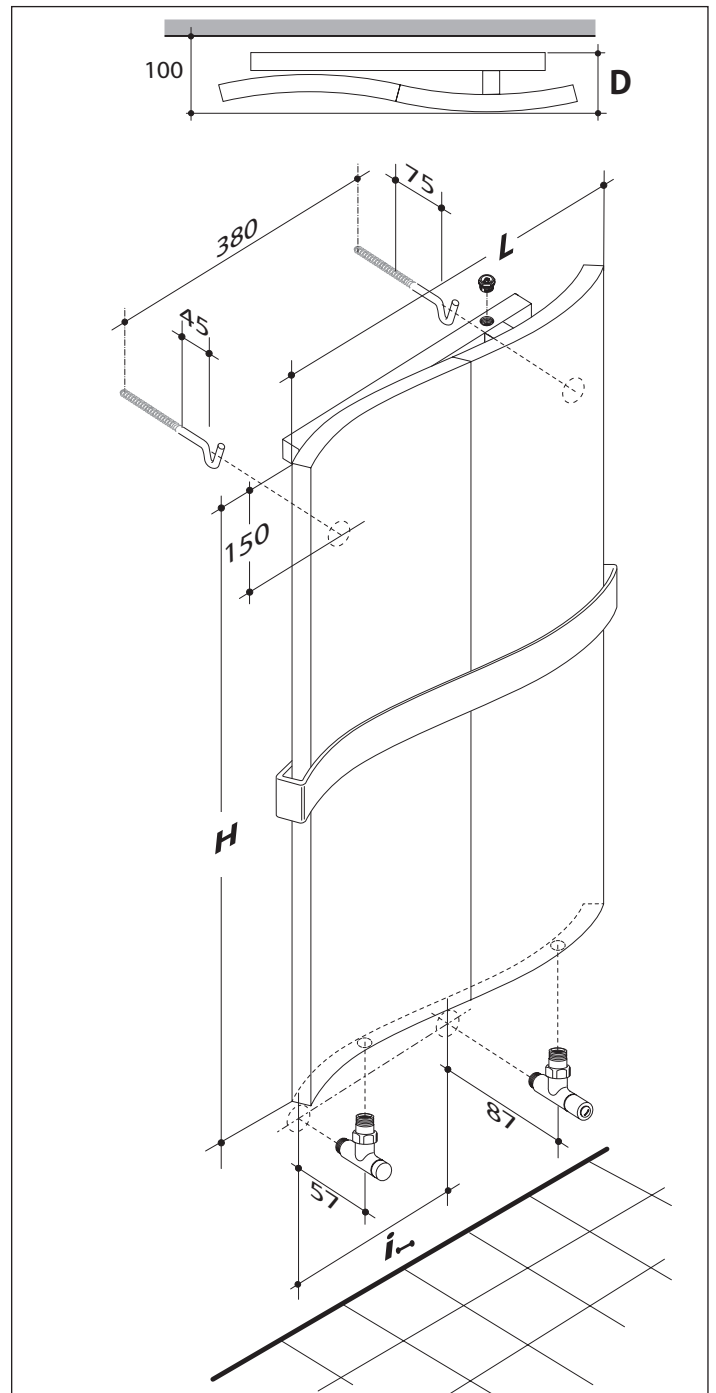

ACCESSORI/ACCESSORIES

CONNESSIONI/CONNECTIONS