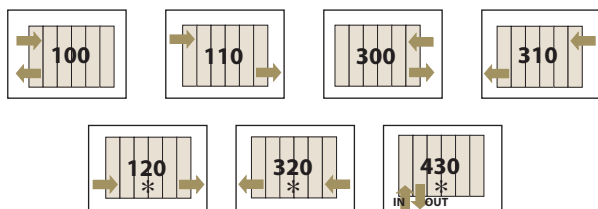

CONNESSIONI/CONNECTIONS

*Inserendo il diaframma fornito a kit - *By mounting the diaphragm